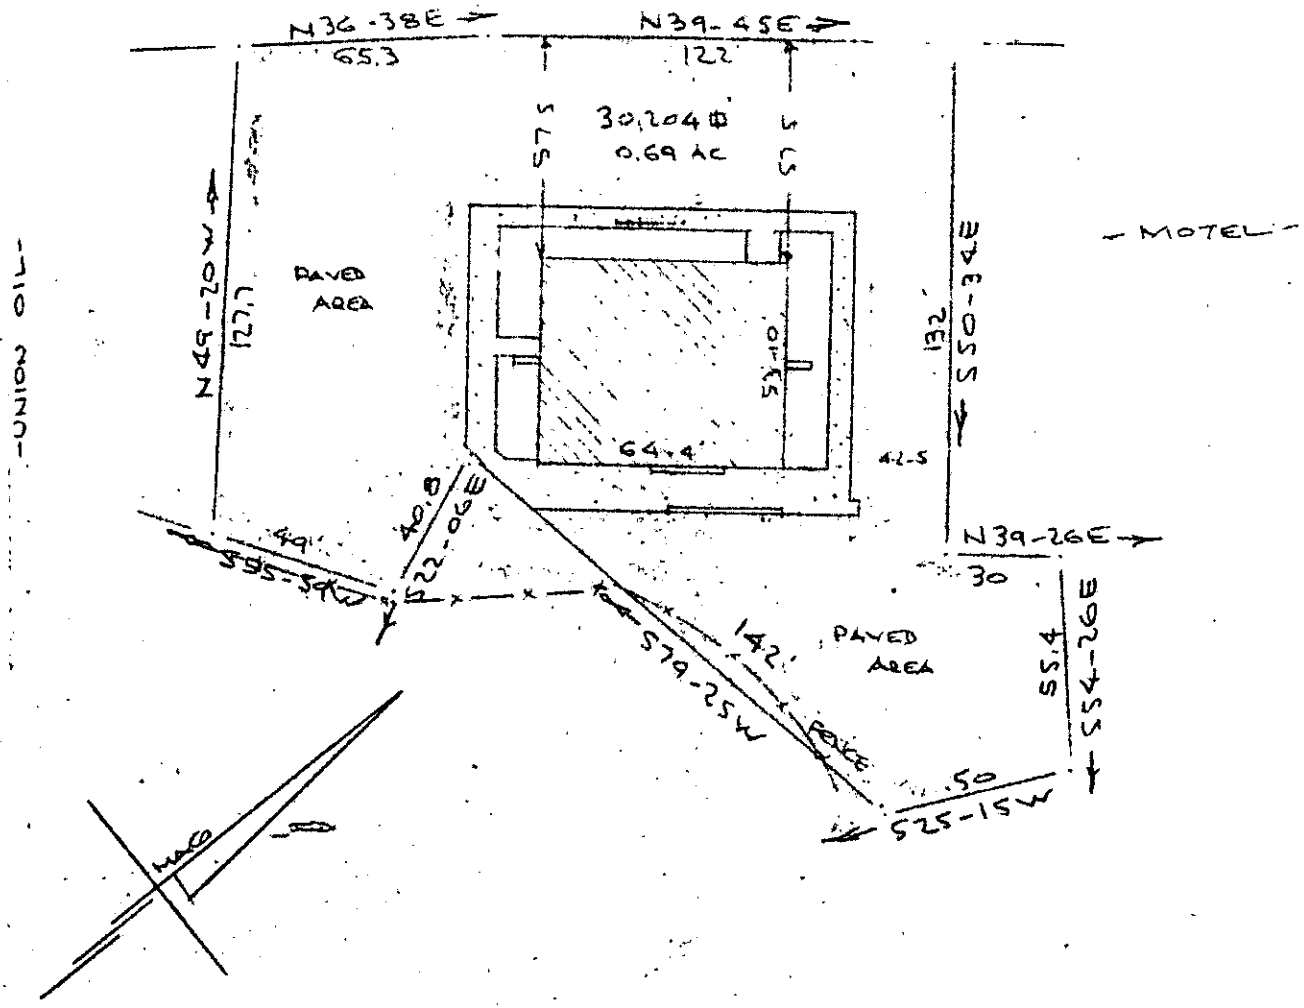

1.00

Separate From Royal Host Inn Property

RECORDING FEE
PAID \$ /

S.C. 291 BYPASS

DELLY'S SURVEY FOR RESTAURANTS
 NEAR GREENVILLE, S.C.
 SCALE: 1" = 50'
 21 NOV 1973

FILED
 GREENVILLE CO. S.C.
 DEC 26 3 51 PM '73
 DONNIE S. TANKERSLEY
 R.M.C.

DEC 26 1973

5E-22

CAROLINA SURVEYING CO
 112 HANLY ST.
 GREENVILLE, S.C.

16349

MICROFILMED

9928

117 (6274)